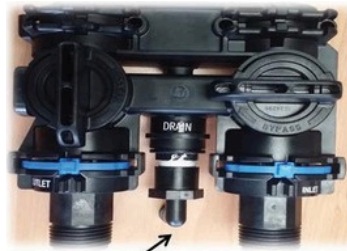

Bypass Valve

Careful & thoughtful design with silver belt plating

HydraSmart - PWCE54P12

Bypass valve function as a softener standard. With bypass valve, installation and maintenance is more convenient. Can be mixed on request, adjust the water hardness. Significant savings in equipment regeneration times.