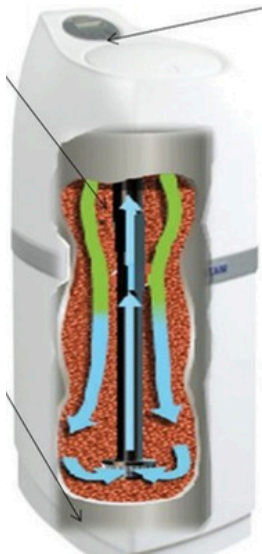

HydraSmart Cabinet Softener - Features

HydraSmart - PWCE16P12 & PWCE35P12

Special Cation Exchange Resin

High Performance Fiberglass & Resin Tank